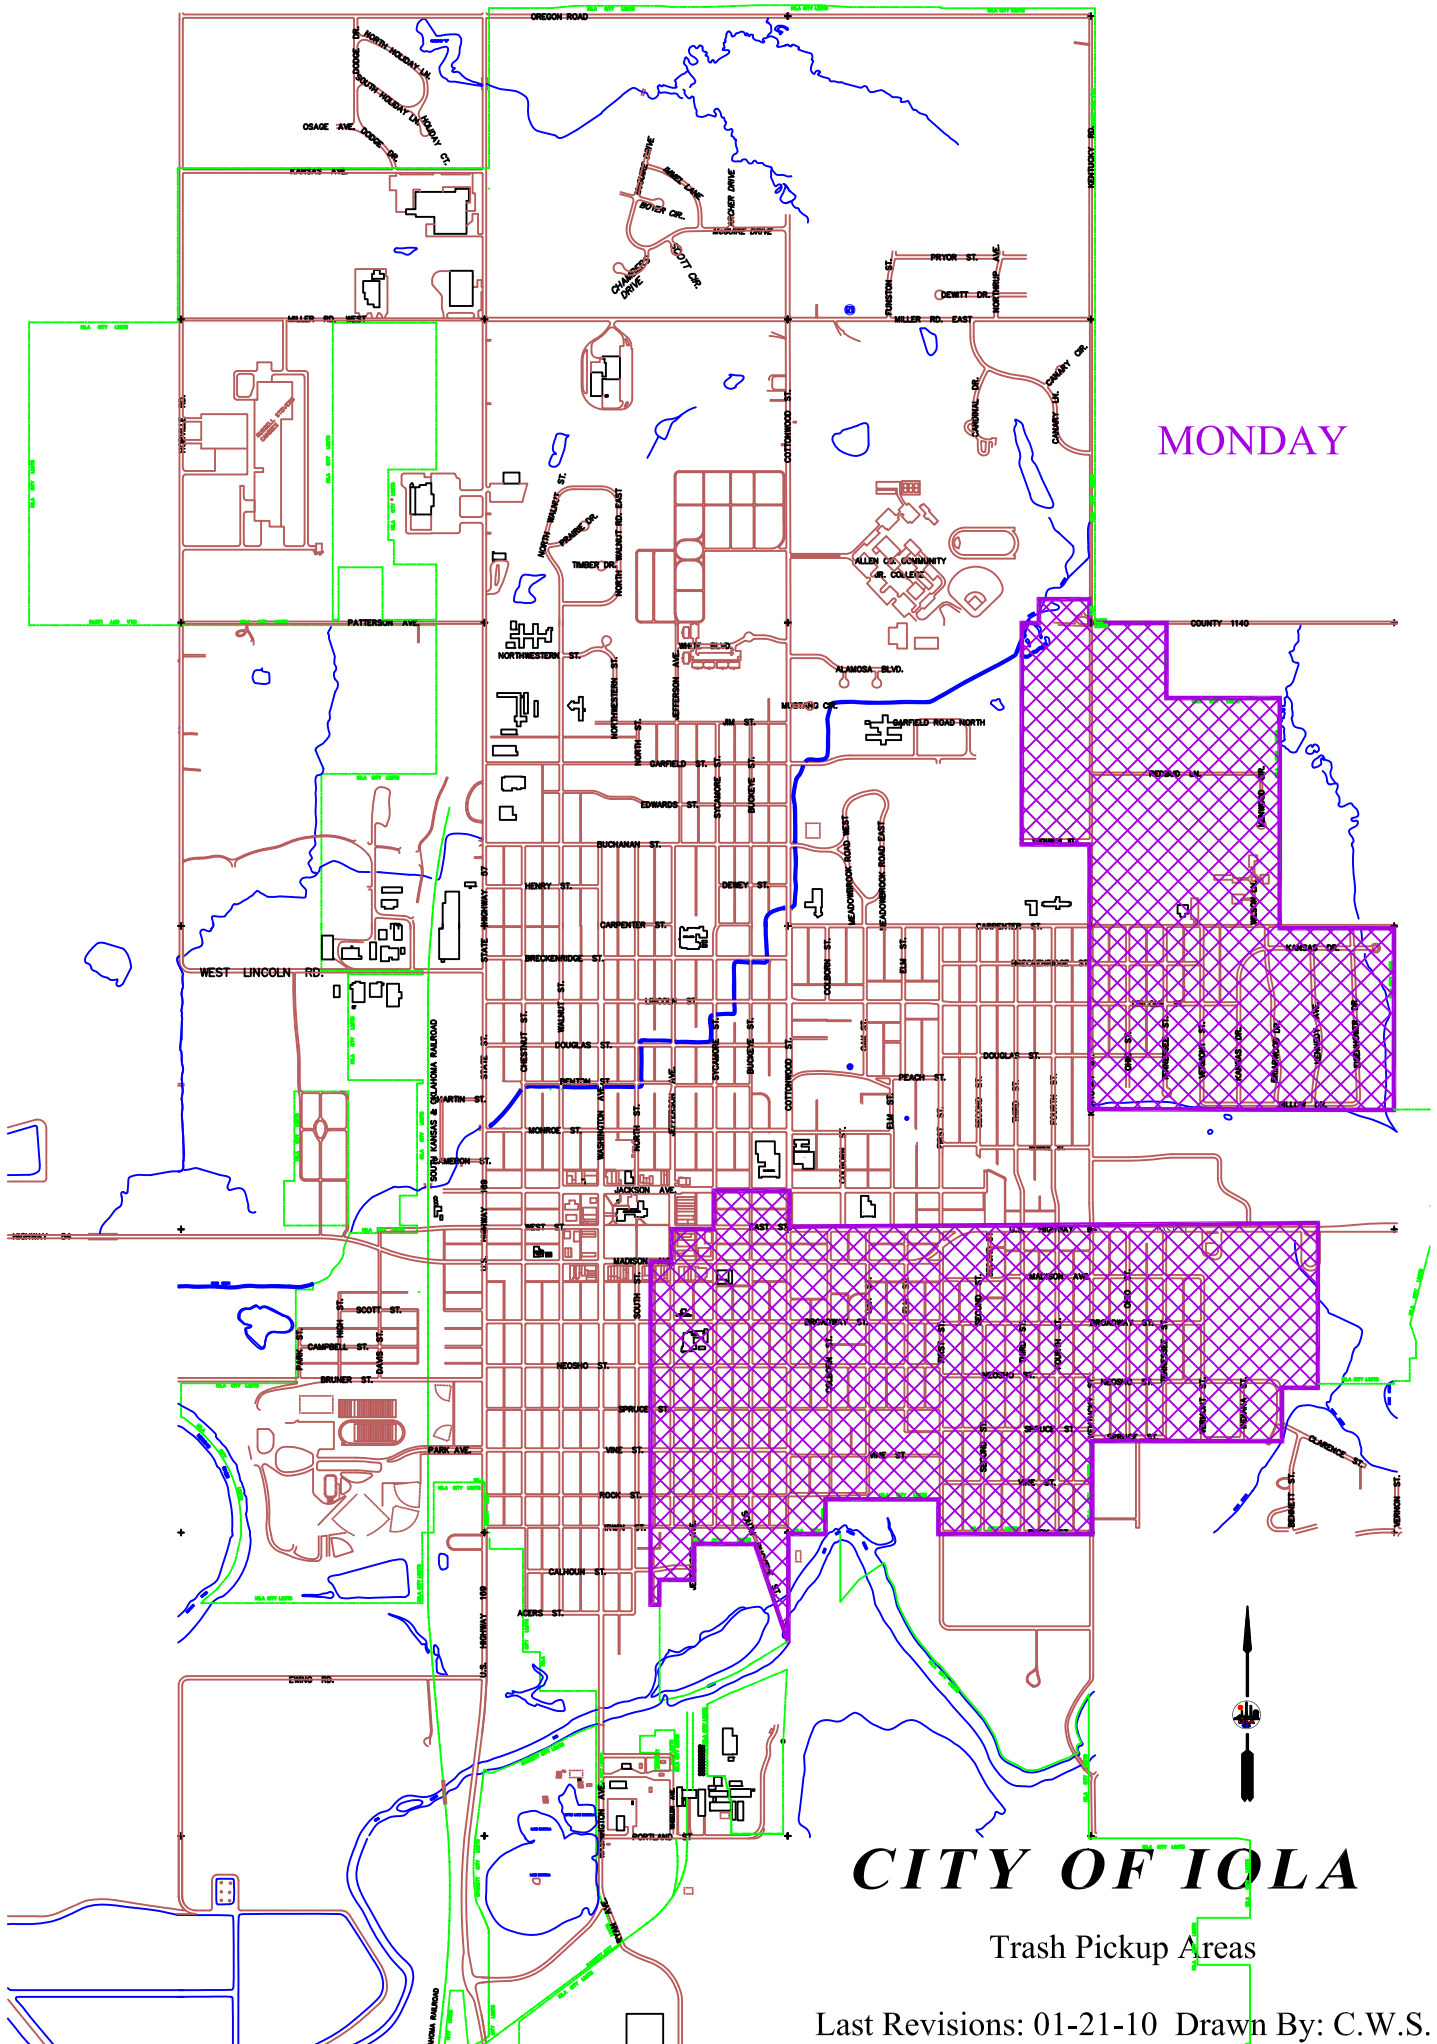

MONDAY

CITY OF IOLA

Trash Pickup Areas

Last Revisions: 01-21-10 Drawn By: C.W.S.